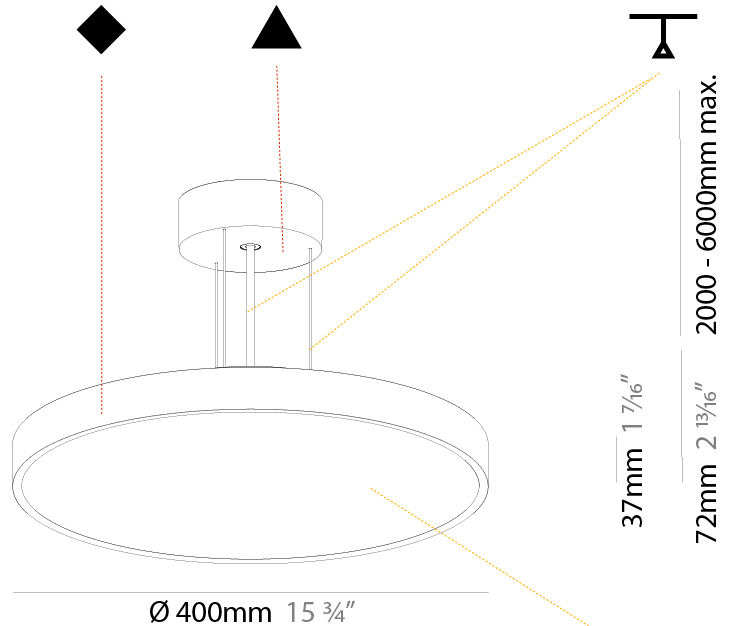

GENERAL

Series: Sign Diva
Subseries: Sign Diva
Partner: Prolicht
Division: Architectural
Installation: Suspension
Product Type: Pendant
Mounting Location: Ceiling
Light Distribution: Direct

PHYSICAL

Shape: Round
Diameter (mm): 400
Diameter (in): 15 3/4
Height (mm): 72
Height (in): 2 13/16
Max. Overall Height (mm): 2072
Max. Overall Height (in): 81 3/16
Weight (kg): 2.972
Weight (lbs): 6.55

Diffuser: PMMA - Opal / Micro-Prism / Sparkling Secret / Vintage Industrial with Shine Ring

Fixture Finish: SSR / BKV / CWI / CRY / HAB / UFT / ITA / RUA / FTG / MYG / LOD / PUS / FRO / FUP / KIA / POP / BLS / SPG / MEY / GOH / CHC / COM / ABZ / JAG / OBR / MOS / ROR

Fixture Material: PMMA / Extruded Aluminum / Steel

Cable Details: 2000mm or 6000mm Transparent Cable

ELECTRICAL

Lamp Type: LED (Zhaga Standard)
Input Wattage (W): 19.8
Total Output Wattage (W): 16
Dimming: Tri-Mode (Non-Dimming and Phase Dimming (120Vac only) and 0-10V Dimming)
Driver Included: Yes
Driver Location: Integrated
Driver Type: Constant Current - Universal
Driver Class: Class 2
Input Voltage (V): 120 - 277
Constant Current (MA): 500

LED

Color Temperature (°K): 2700 / 3000 / 3500 / 4000
Max. Delivered Lumen (lm): 1160 / 1733 / 1741 / 1776
CRI: >90 CRI
Lamp Life (hrs): 50000

OPTICAL

RATINGS AND CERTIFICATIONS

Certified By: Certified for North American Standards
IP rating: IP20

PROJECT	_____
TYPE	_____
SPECIFIER	_____
QUANTITY	_____
DATE	_____