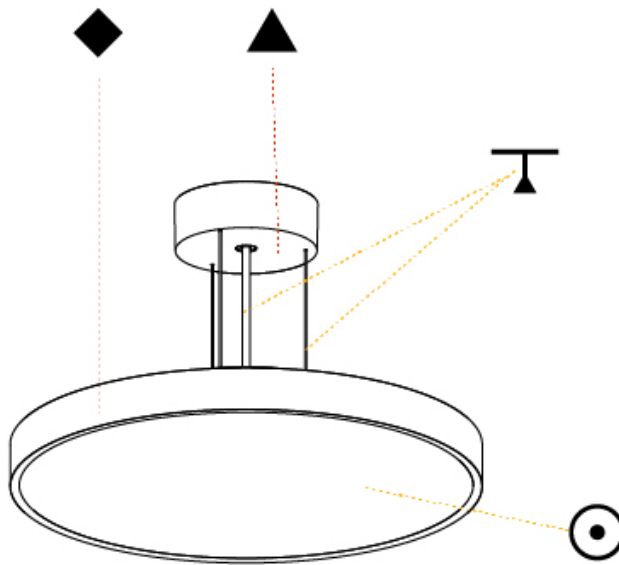

A300003-

PROJECT
TYPE
SPECIFIER
QUANTITY
DATE

A