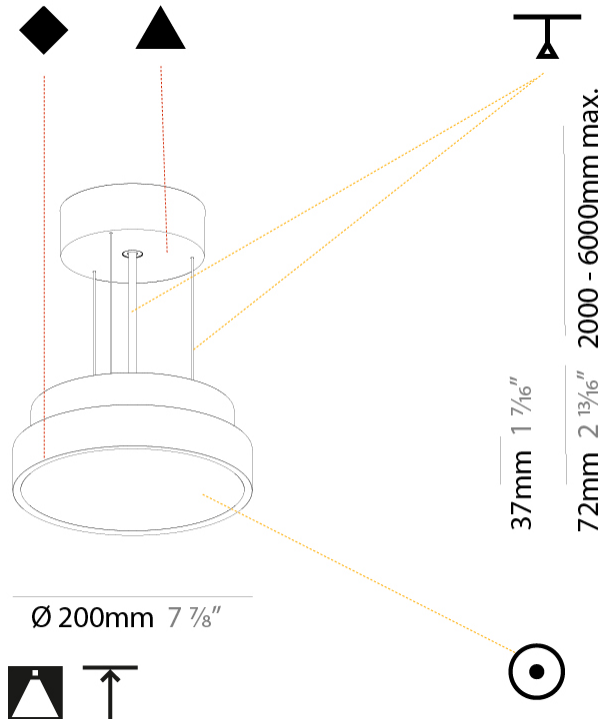

GENERAL

Series: Sign Diva
Subseries: Sign Diva
Partner: Prolicht
Division: Architectural
Installation: Suspension
Product Type: Pendant
Mounting Location: Ceiling
Light Distribution: Direct

PHYSICAL

Shape: Round
Diameter (mm): 200
Diameter (in): 7 7/8
Height (mm): 72
Height (in): 2 13/16
Max. Overall Height (mm): 2072
Max. Overall Height (in): 81 3/16
Weight (kg): 1.732
Weight (lbs): 3.818
Diffuser: PMMA - Opal / Micro-Prism / Sparkling Secret / Vintage Industrial with Shine Ring
Fixture Finish: SSR / BKV / CWI / CRY / HAB / UFT / ITA / RUA / FTG / MYG / LOD / PUS / FRO / FUP / KIA / POP / BLS / SPG / MEY / GOH / CHC / COM / ABZ / JAG / OBR / MOS / ROR
Fixture Material: PMMA / Extruded Aluminum / Steel
Cable Details: 2000mm or 6000mm Transparent Cable

ELECTRICAL

Lamp Type: LED (Zhaga Standard)
Input Wattage (W): 12.1
Total Output Wattage (W): 11
Dimming: Tri-Mode (Non-Dimming and Phase Dimming (120Vac only) and 0-10V Dimming)
Driver Included: Yes
Driver Location: Integrated
Driver Type: Constant Current - Universal
Driver Class: Class 2
Input Voltage (V): 120 - 277
Constant Current (MA): 350

LED

Color Temperature (°K): 2700 / 3000 / 3500 / 4000
Max. Delivered Lumen (lm): 776 / 970 / 980 / 1000
CRI: >90 CRI
Lamp Life (hrs): 50000

OPTICAL

RATINGS AND CERTIFICATIONS

Certified By: Certified for North American Standards
IP rating: IP20